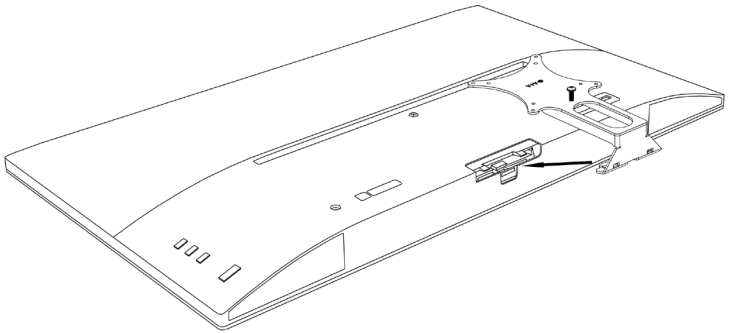

TOOLS NEEDED

ASSEMBLY STEPS

STEP 1

Insert M5x35mm screw **(B)** into the center hole of the VESA adapter **(A)** until approximately 1/2" of thread is visible on the front, then place the pad **(C)** on the end of the screw **(B)**.

STEP 2

Insert the VESA adapter into the monitor until it is fully seated and latched in place. Tilt the adapter away from the monitor, and tighten the M5x35 screw **(B)** until the pad **(C)** presses against the back of the monitor.