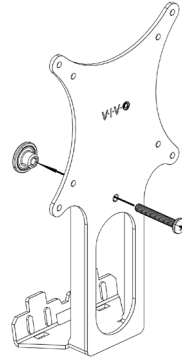

 **WARNING: CHOKING HAZARD**

SMALL PARTS - NOT FOR CHILDREN UNDER 3 YEARS. ADULT SUPERVISION IS REQUIRED.

PACKAGE CONTENTS

A (x1)
VESA Adapter

B (x1)
M5x35

C (x1)
Pad

D (x4)
M4x12
Thumbscrew

E (x4)
Washer

TOOLS NEEDED

ASSEMBLY STEPS

STEP 1

Insert M5x35mm screw **(B)** into the center hole of the VESA adapter **(A)** until approximately 1/2" of thread is visible on the front, then place the pad **(C)** on the end of the screw **(B)**.

STEP 2

Insert the VESA adapter into the monitor until it is fully seated and latched in place. Tilt the adapter away from the monitor, and tighten the M5x35 screw **(B)** until the pad **(C)** presses against the back of the monitor.

STEP 3

Mount the monitor with adapter to your VESA mount using the M4x12 thumbscrews **(D)** with washers **(E)**.

Open **Monday - Friday 7:00am - 7:00pm** CST,
our dedicated support team can offer immediate assistance with rapid response times. If any parts are received damaged or defective, please contact us. We are happy to replace parts to ensure you have a fully functioning product.