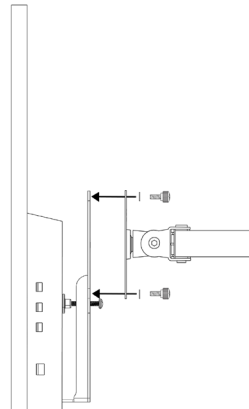

STEP 3

Mount the monitor with adapter to your VESA mount using the M4x12 thumbscrews **(D)** with washers **(E)**.