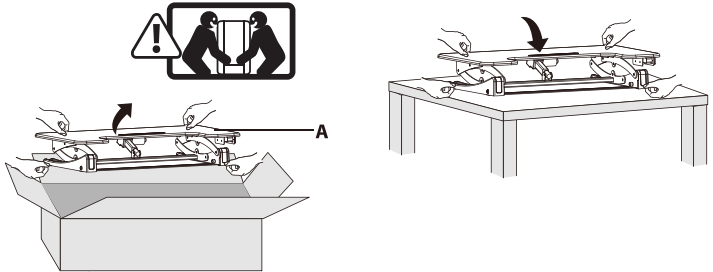

H (x1)
Power Cord

TOOLS NEEDED

**Phillips
Screwdriver**

Scissors

DO NOT EXCEED WEIGHT CAPACITY.
Failure to do so may result in serious injury.

WARNING

PINCH POINT

DO NOT place hands on or near support bars. Moving parts can crush and cut. Pinch points are created during lifting and lowering the worksurface. Failure to follow these instructions may result in serious personal injury.

ASSEMBLY STEPS

STEP 1

Carefully remove the desktop (A) from the packaging.

STEP 2

Flip the desktop (A) upside down, then attach the extended feet (B) to the frame using M5x10mm screws (C).

STEP 3

Install power cord (**H**). Plug the cord into the wall and press the switch on the right side to raise the desktop.