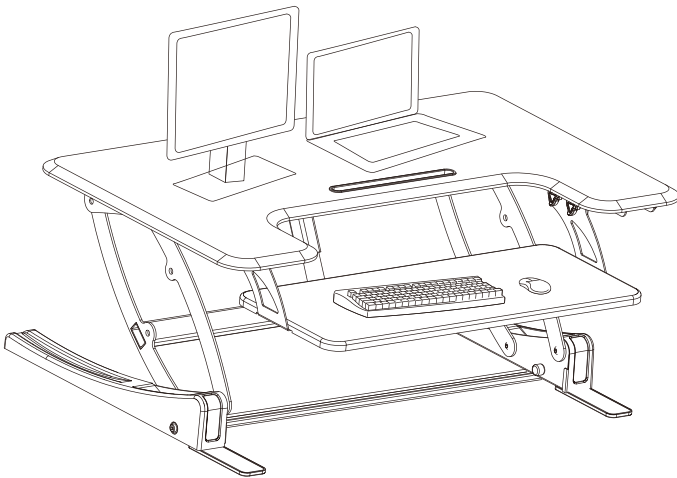

Black Electric Desk Riser

Instruction Manual

SKU: DESK-V000VLE

Scan the QR code with your mobile device or follow the link for helpful videos and specifications related to this product.

<https://vivo-us.com/products/desk-v000vle>