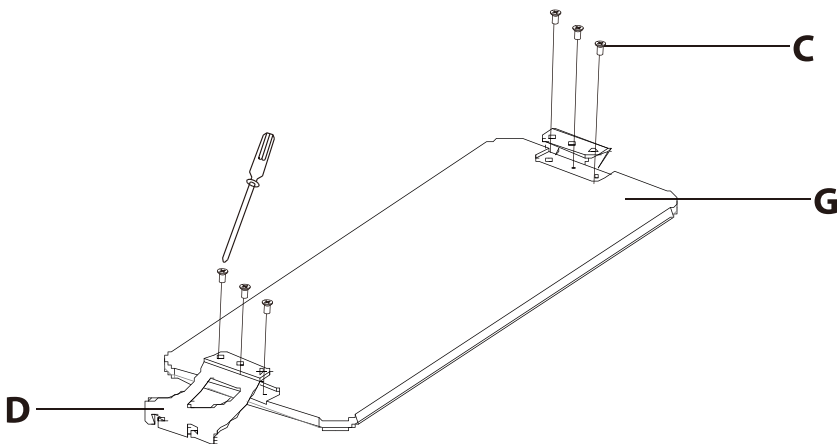

STEP 4

Mount brackets (**D**) to keyboard tray (**G**) using M5x10mm screws (**C**).