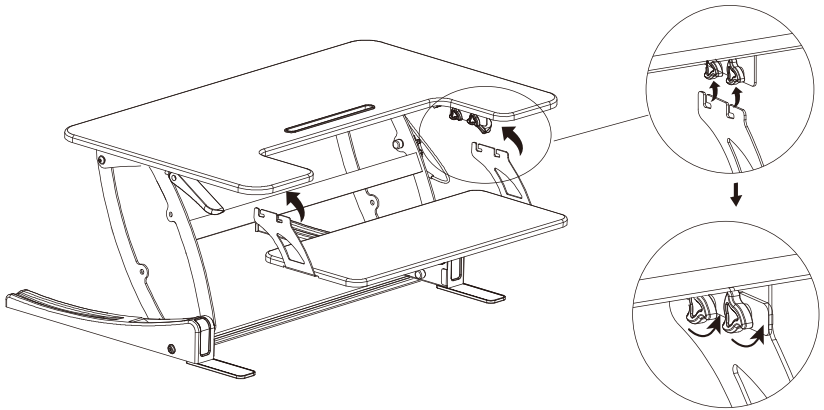

ASSEMBLY STEPS

STEP 1

Carefully remove the desktop (A) from the packaging.

STEP 2

Flip the desktop (A) upside down, then attach the extended feet (B) to the frame using M5x10mm screws (C).

STEP 3

Install power cord (**H**). Plug the cord into the wall and press the switch on the right side to raise the desktop.

STEP 4

Mount brackets (**D**) to keyboard tray (**G**) using M5x10mm screws (**C**).

STEP 5

Hang assembled keyboard tray onto pre-installed knobs, and tighten knobs to secure.

NOTE: Make sure the keyboard brackets are curving towards the user, not towards the inside of the desk.

STEP 6

Place monitor, laptop and other items on desk surface.

STEP 7

Attach cable clip (**E**) to desk to manage keyboard and mouse cables.

STEP 8

Manage cables using zip ties (**F**).

CAUTION!

Keep monitor and laptop base fully on the desktop.

Follow the cable routing instructions to avoid the potential to pinch cables.

Leave enough slack in cable to allow for full range of vertical motion (15" / 38 cm).

Raise desktop slowly to keep items stable.