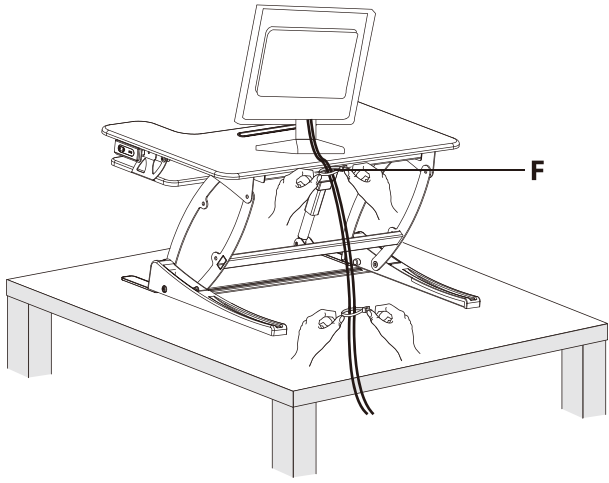

STEP 4

Mount brackets (**D**) to keyboard tray (**G**) using M5x10mm screws (**C**).

STEP 5

Hang assembled keyboard tray onto pre-installed knobs, and tighten knobs to secure.

NOTE: Make sure the keyboard brackets are curving towards the user, not towards the inside of the desk.

STEP 6

Place monitor, laptop and other items on desk surface.

STEP 7

Attach cable clip (**E**) to desk to manage keyboard and mouse cables.

STEP 8

Manage cables using zip ties (**F**).

CAUTION!

Keep monitor and laptop base fully on the desktop.

Follow the cable routing instructions to avoid the potential to pinch cables.

Leave enough slack in cable to allow for full range of vertical motion (15" / 38 cm).

Raise desktop slowly to keep items stable.