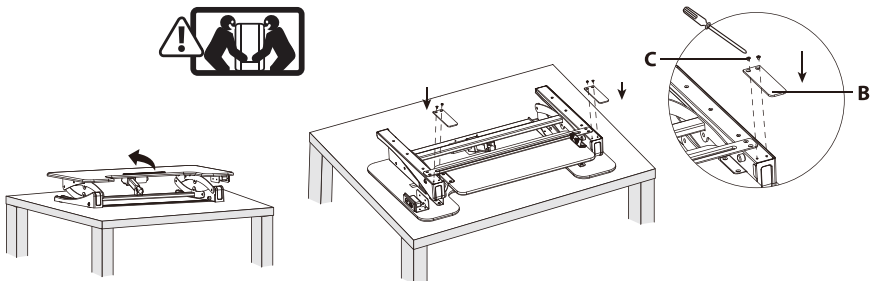

H (x1)
Power Cord

TOOLS NEEDED

**Phillips
Screwdriver**

Scissors

DO NOT EXCEED WEIGHT CAPACITY.
Failure to do so may result in serious injury.

WARNING

PINCH POINT

DO NOT place hands on or near support bars. Moving parts can crush and cut. Pinch points are created during lifting and lowering the worksurface. Failure to follow these instructions may result in serious personal injury.

ASSEMBLY STEPS

STEP 1

Carefully remove the desktop (A) from the packaging.

STEP 2

Flip the desktop (A) upside down, then attach the extended feet (B) to the frame using M5x10mm screws (C).

STEP 3

Install power cord (**H**). Plug the cord into the wall and press the switch on the right side to raise the desktop.

STEP 4

Mount brackets (**D**) to keyboard tray (**G**) using M5x10mm screws (**C**).

STEP 5

Hang assembled keyboard tray onto pre-installed knobs, and tighten knobs to secure.

NOTE: Make sure the keyboard brackets are curving towards the user, not towards the inside of the desk.