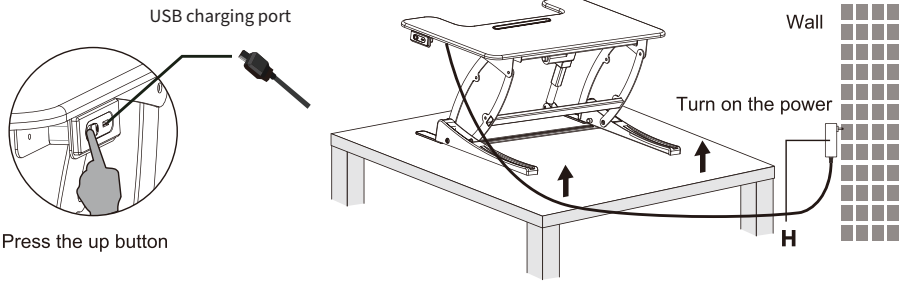

ASSEMBLY STEPS

STEP 1

Carefully remove the desktop (A) from the packaging.

STEP 2

Flip the desktop (A) upside down, then attach the extended feet (B) to the frame using M5x10mm screws (C).

STEP 3

Install power cord (**H**). Plug the cord into the wall and press the switch on the right side to raise the desktop.

STEP 4

Mount brackets (**D**) to keyboard tray (**G**) using M5x10mm screws (**C**).

STEP 5

Hang assembled keyboard tray onto pre-installed knobs, and tighten knobs to secure.

NOTE: Make sure the keyboard brackets are curving towards the user, not towards the inside of the desk.