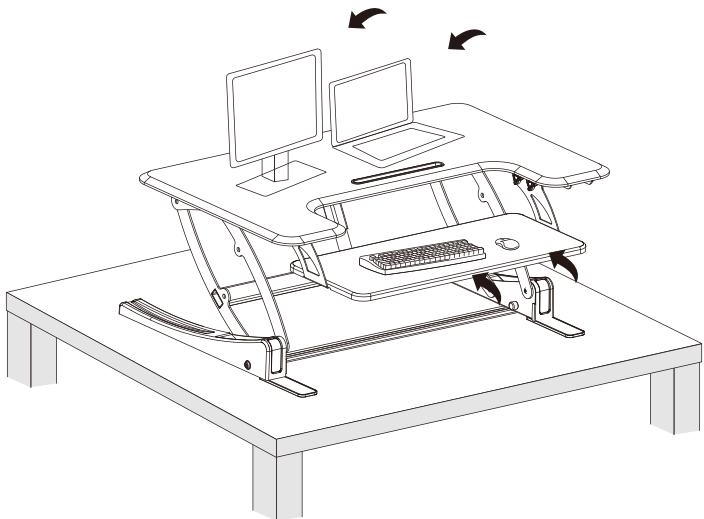

ASSEMBLY STEPS

STEP 1

Carefully remove the desktop (A) from the packaging.

STEP 2

Flip the desktop (A) upside down, then attach the extended feet (B) to the frame using M5x10mm screws (C).

STEP 3

Install power cord (**H**). Plug the cord into the wall and press the switch on the right side to raise the desktop.

STEP 4

Mount brackets (**D**) to keyboard tray (**G**) using M5x10mm screws (**C**).

STEP 5

Hang assembled keyboard tray onto pre-installed knobs, and tighten knobs to secure.

NOTE: Make sure the keyboard brackets are curving towards the user, not towards the inside of the desk.

STEP 6

Place monitor, laptop and other items on desk surface.

STEP 7

Attach cable clip (**E**) to desk to manage keyboard and mouse cables.

STEP 8

Manage cables using zip ties (**F**).

CAUTION!

Keep monitor and laptop base fully on the desktop.

Follow the cable routing instructions to avoid the potential to pinch cables.

Leave enough slack in cable to allow for full range of vertical motion (15" / 38 cm).

Raise desktop slowly to keep items stable.