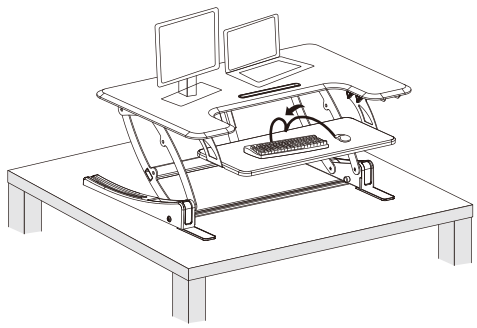

ASSEMBLY STEPS

STEP 1

Carefully remove the desktop (A) from the packaging.

STEP 2

Flip the desktop (A) upside down, then attach the extended feet (B) to the frame using M5x10mm screws (C).

STEP 3

Install power cord (**H**). Plug the cord into the wall and press the switch on the right side to raise the desktop.

STEP 4

Mount brackets (**D**) to keyboard tray (**G**) using M5x10mm screws (**C**).

STEP 5

Hang assembled keyboard tray onto pre-installed knobs, and tighten knobs to secure.

NOTE: Make sure the keyboard brackets are curving towards the user, not towards the inside of the desk.

STEP 6

Place monitor, laptop and other items on desk surface.

STEP 7

Attach cable clip (**E**) to desk to manage keyboard and mouse cables.

STEP 8

Manage cables using zip ties (**F**).

CAUTION!

Keep monitor and laptop base fully on the desktop.