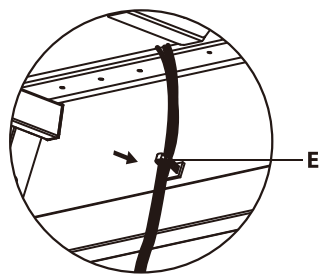

STEP 7

Attach cable clip (**E**) to desk to manage keyboard and mouse cables.